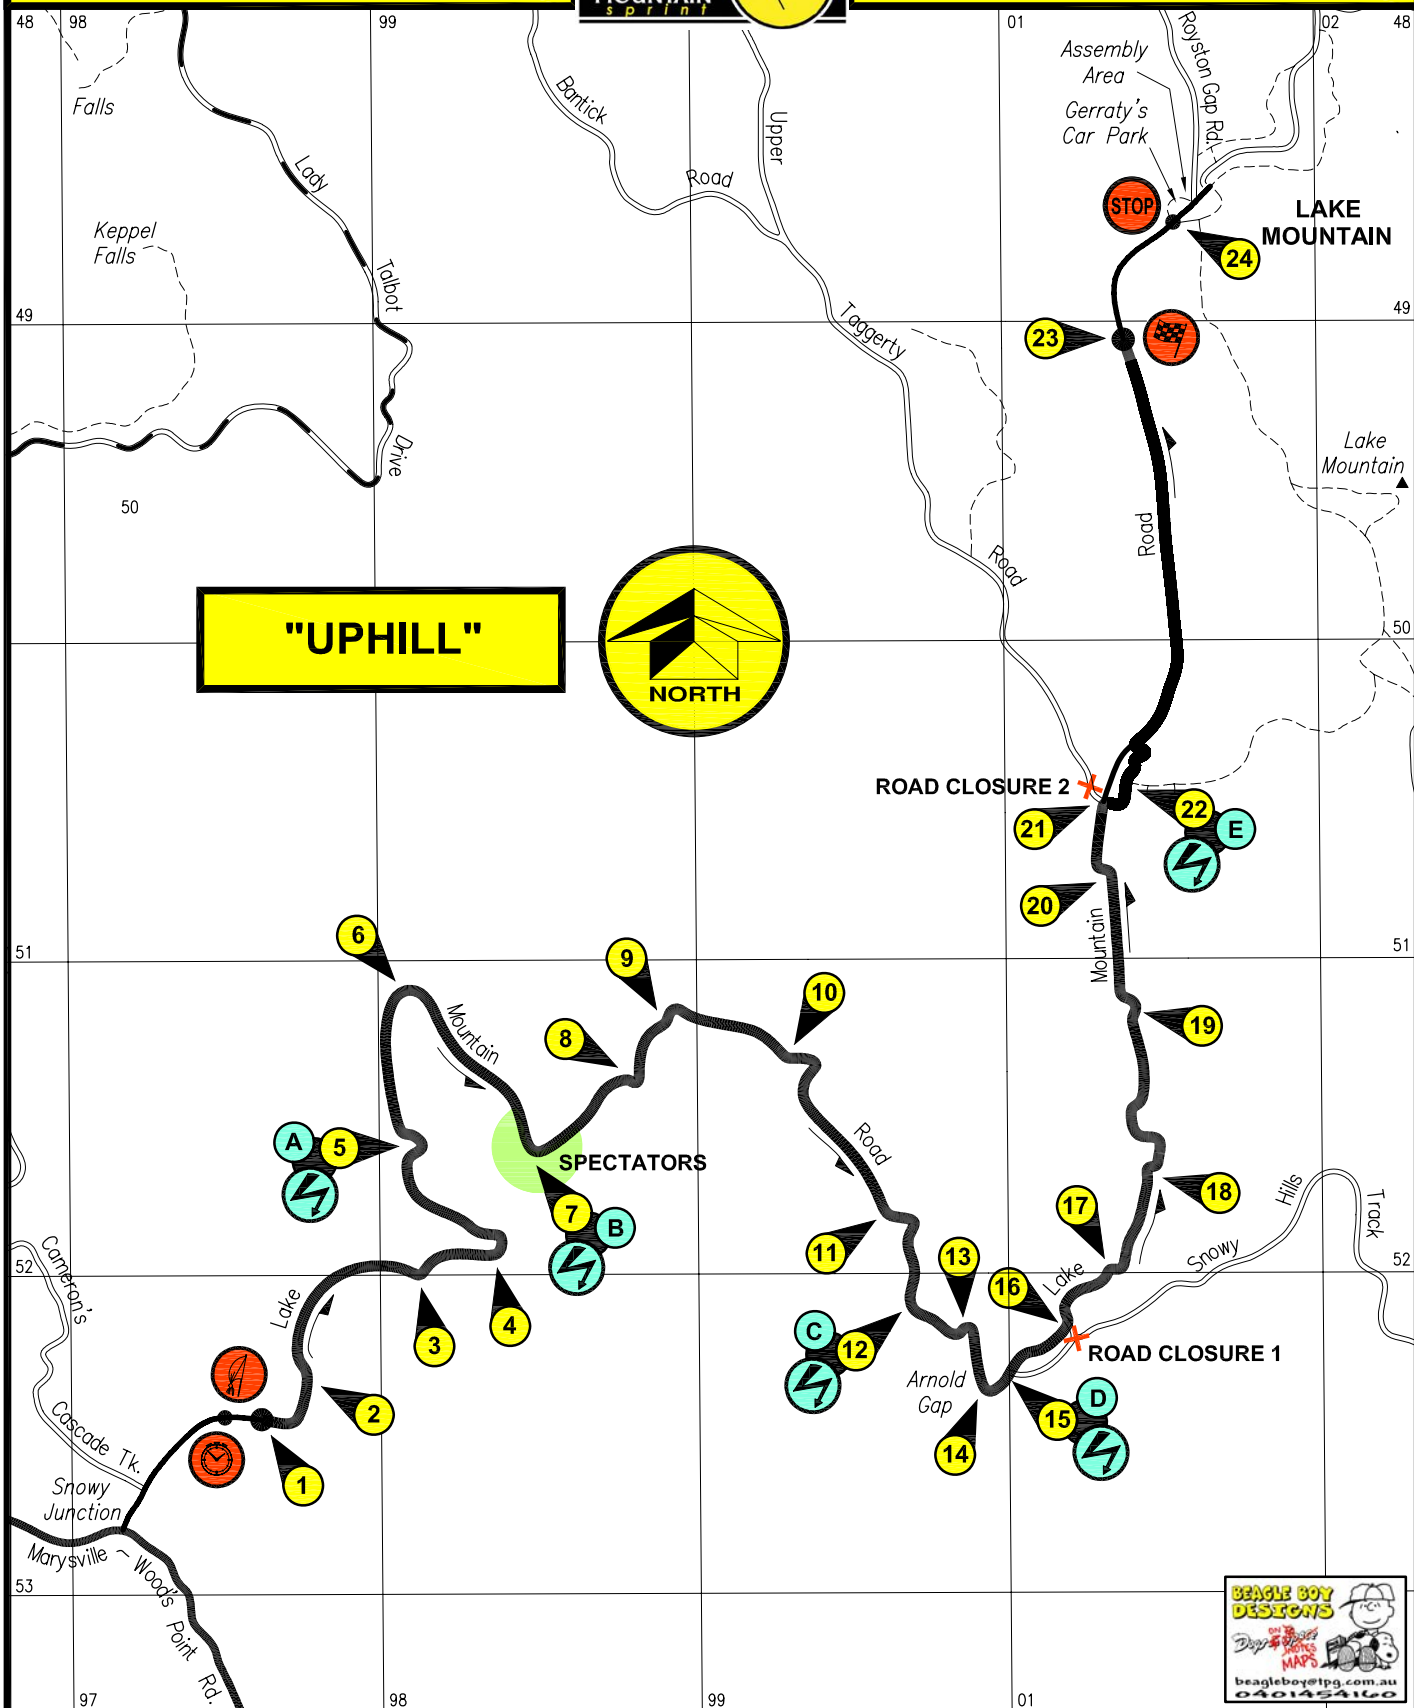

LAKE MOUNTAIN SPRINT

COURSE MARKERS

Main Bitumen Road		Time Control	Instruction Number - "TULIP"
Bitumen Road		Special Stage Start	Special Stage Finish
Lake Mountain Sprint Course		Emergency Radio Point - "SOS"	Stop Control
Main Gravel Road			
Gravel Road			
Minor Road - 4WD Track			

SCALE - 1 :25,000m